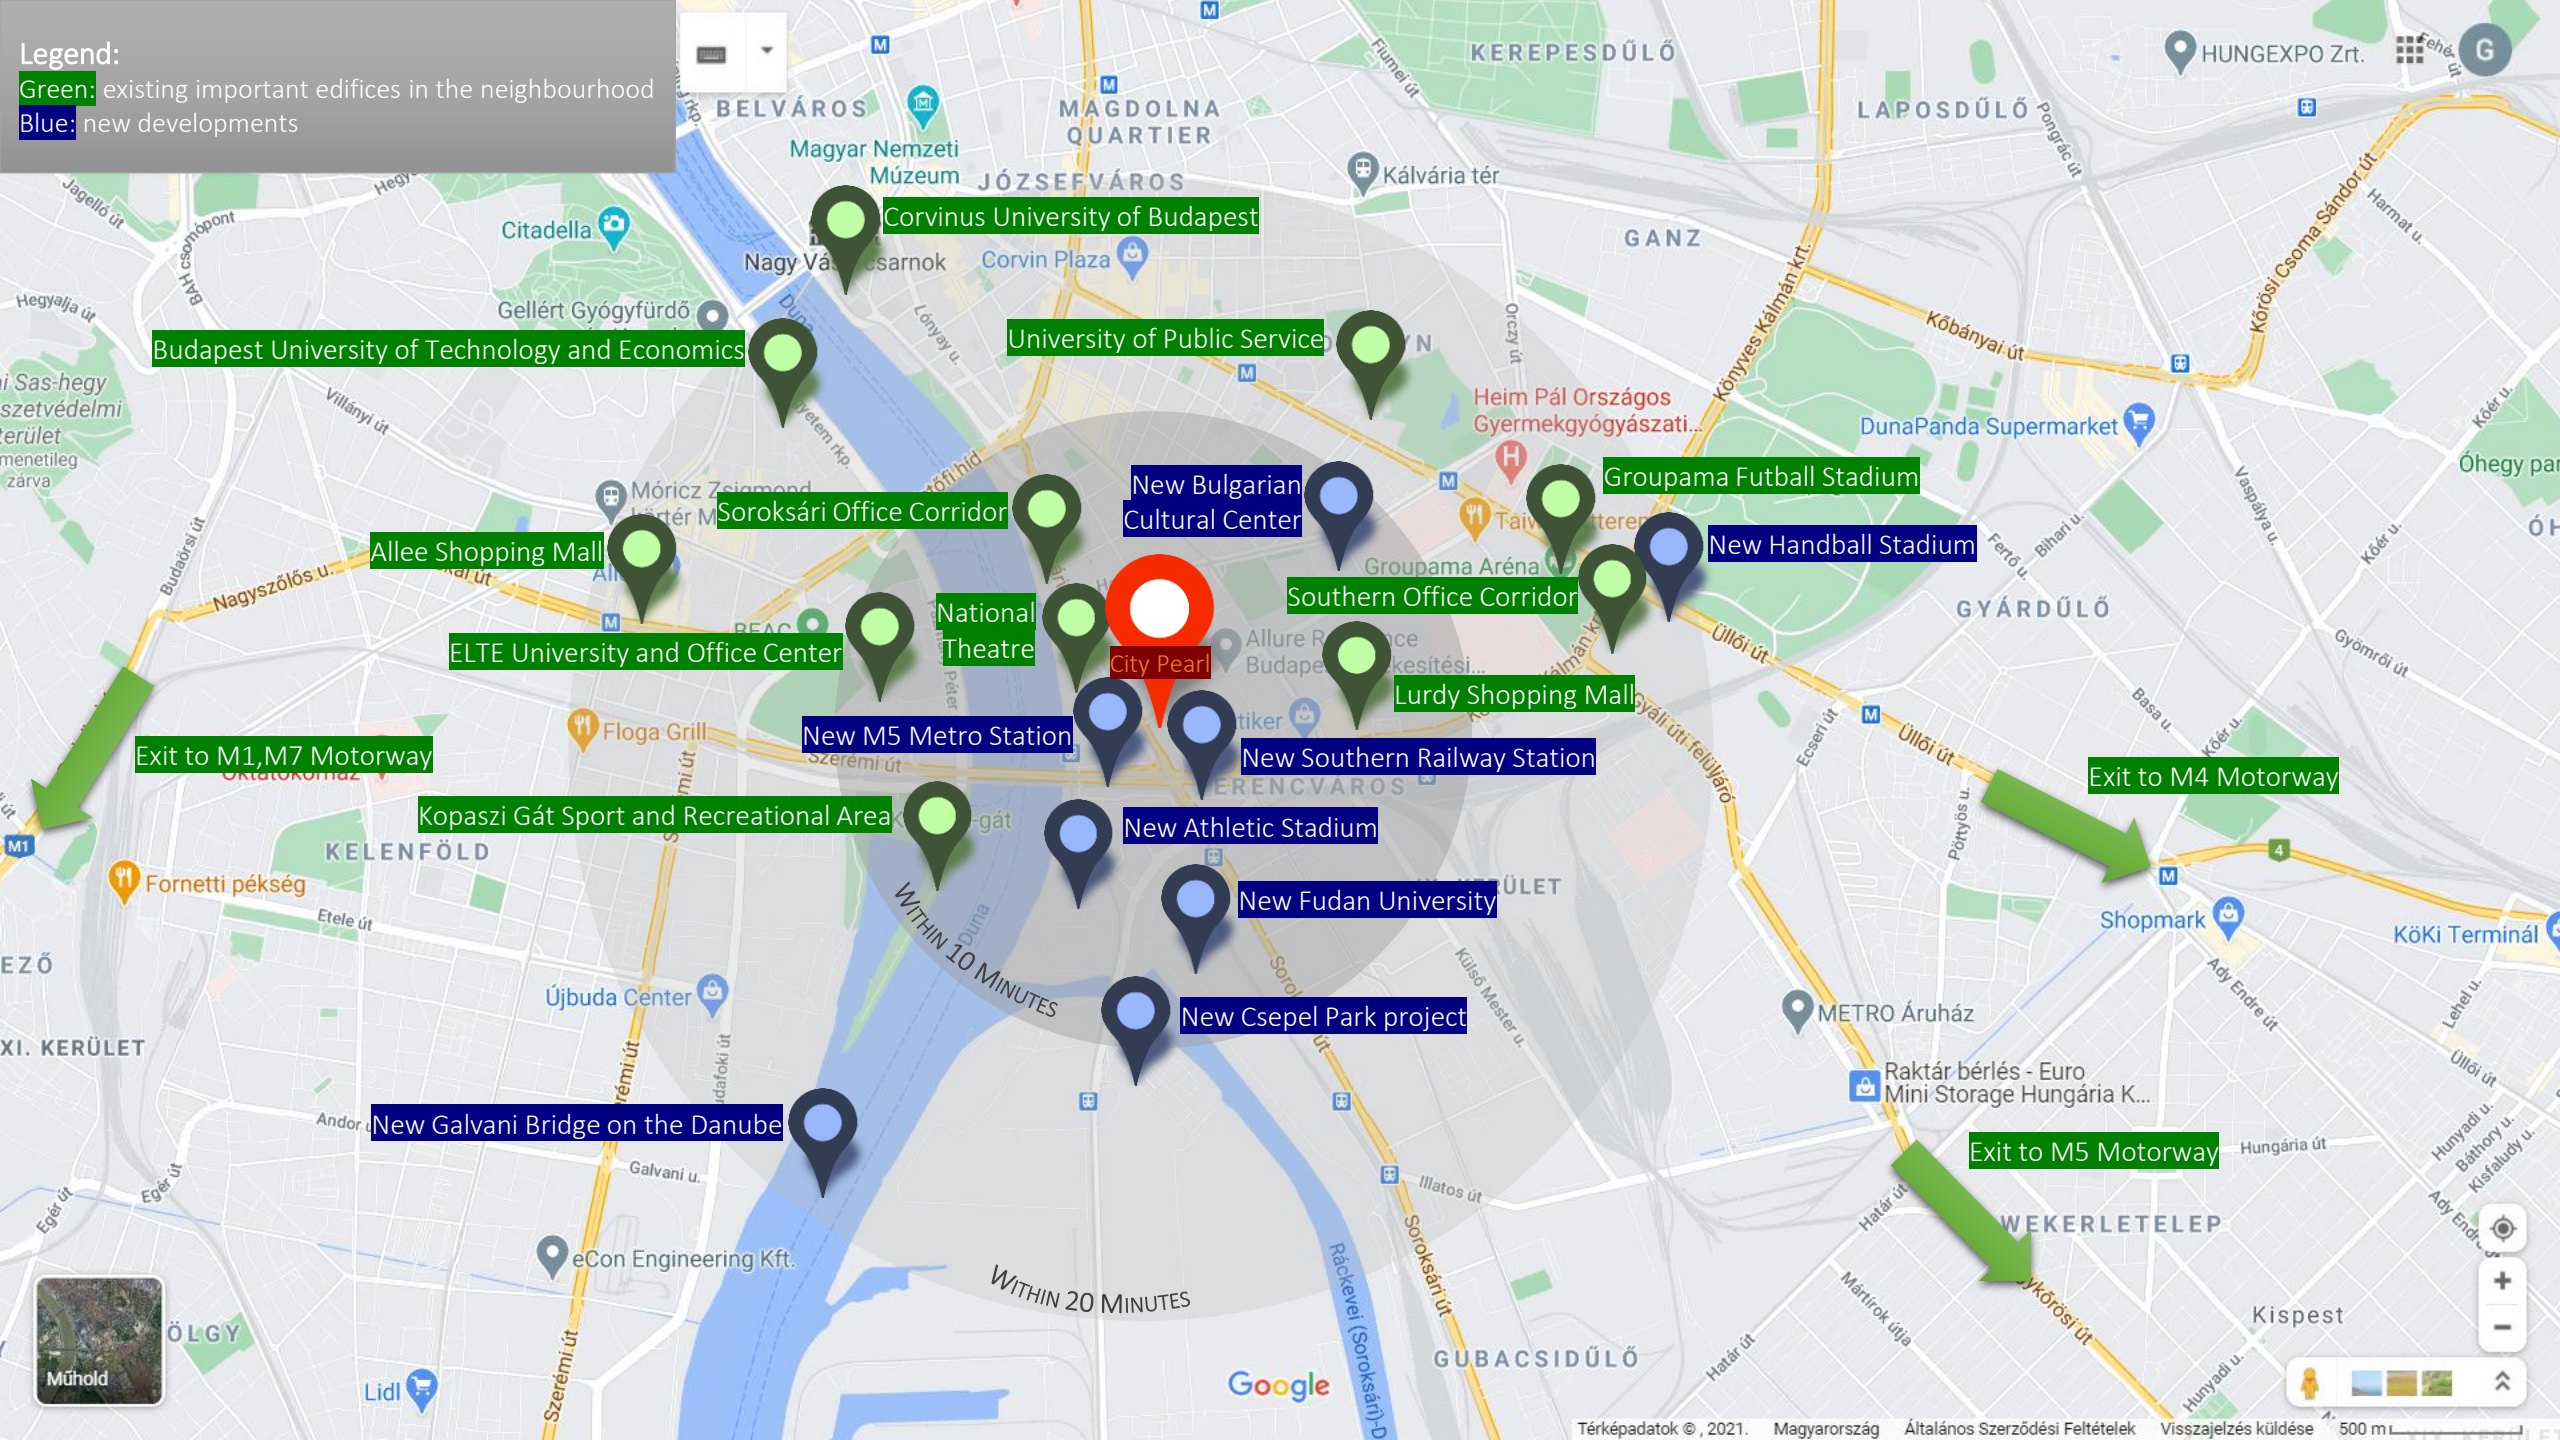

Legend:
Green: existing important edifices in the neighbourhood
Blue: new developments

Corvinus University of Budapest

Budapest University of Technology and Economics

University of Public Service

Allee Shopping Mall

Soroksári Office Corridor

New Bulgarian Cultural Center

Groupama Futball Stadium

New Handball Stadium

ELTE University and Office Center

National Theatre

Southern Office Corridor

Lurdy Shopping Mall

City Pearl

Exit to M1, M7 Motorway

New M5 Metro Station

New Southern Railway Station

Exit to M4 Motorway

Kopaszi Gát Sport and Recreational Area

New Athletic Stadium

New Fudan University

New Csepel Park project

New Galvani Bridge on the Danube

Exit to M5 Motorway